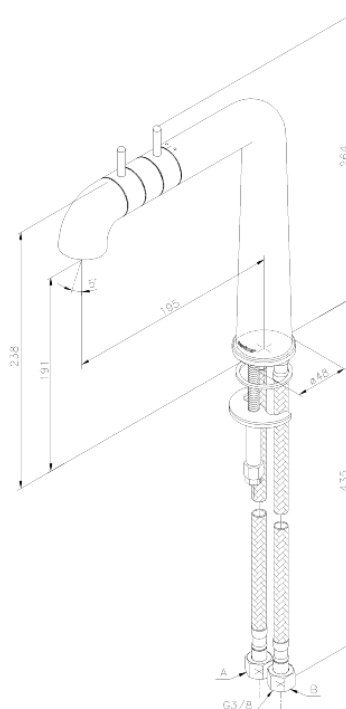

FM Mattsson Mora Group Denmark
Abildager 26 A, 2605 Brøndby, Denmark
Østbirkvej 2, 5240 Odense NØ, Denmark

+45 63 10 22 10 danmark@fmm-mora.com

For more information please visit www.damixa.com

damixa